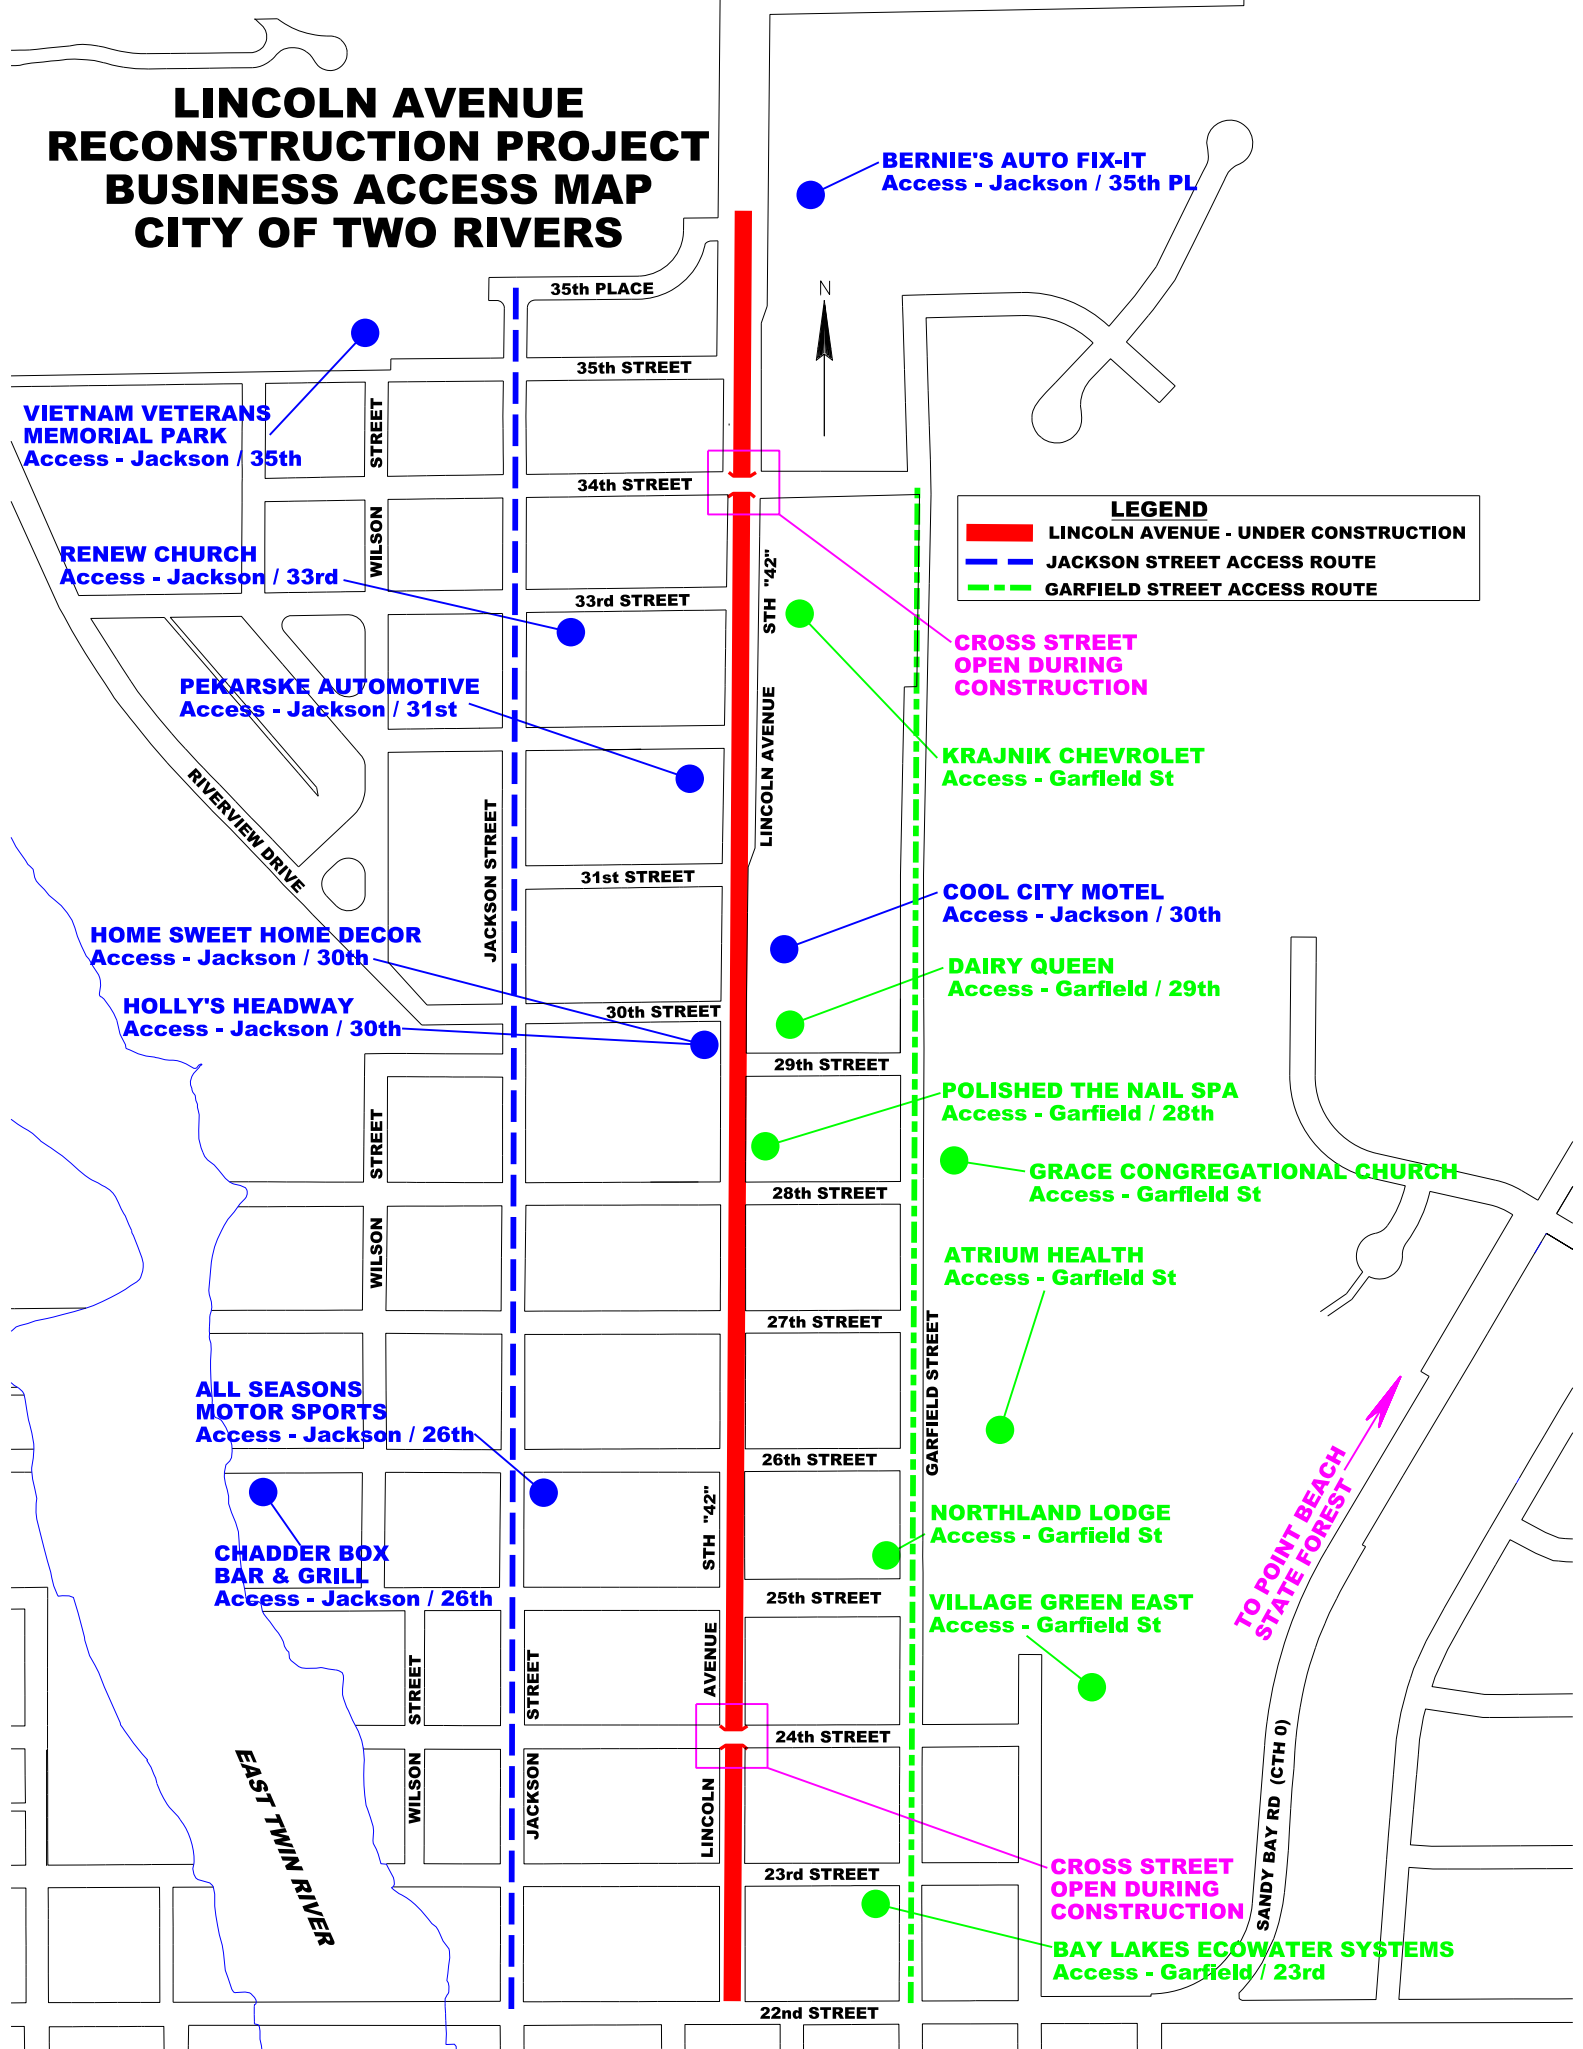

# LINCOLN AVENUE RECONSTRUCTION PROJECT BUSINESS ACCESS MAP

## CITY OF TWO RIVERS

**LEGEND**

- LINCOLN AVENUE - UNDER CONSTRUCTION
- - - JACKSON STREET ACCESS ROUTE
- - - GARFIELD STREET ACCESS ROUTE

**VIETNAM VETERANS MEMORIAL PARK**  
Access - Jackson / 35th

**RENEW CHURCH**  
Access - Jackson / 33rd

**PEKARSKE AUTOMOTIVE**  
Access - Jackson / 31st

**HOME SWEET HOME DECOR**  
Access - Jackson / 30th

**HOLLY'S HEADWAY**  
Access - Jackson / 30th

**ALL SEASONS MOTOR SPORTS**  
Access - Jackson / 26th

**CHADDER BOX BAR & GRILL**  
Access - Jackson / 26th

23rd STREET

22nd STREET

WILSON STREET

WILSON STREET

WILSON STREET

WILSON STREET

WILSON STREET

WILSON STREET