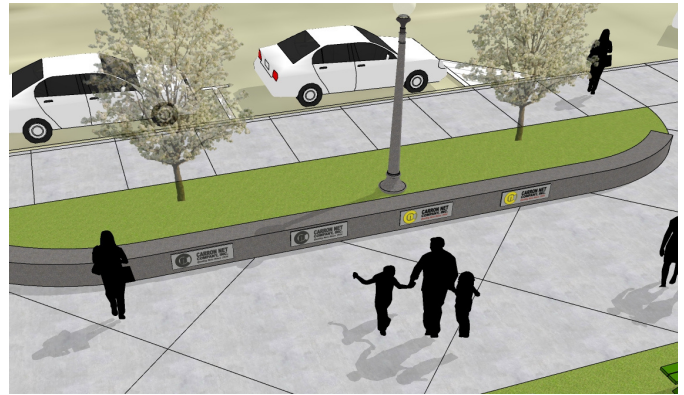

*Help us reach our goal!*

The community support for the Central Park West 365 Project has been tremendous so far and we are at over 65% of our \$800,000 fundraising goal. In order to get this project under construction by the end of 2022 we need to raise the remainder of the funds now. Your donation can be recognized by placing your business name and/or logo along the seating wall or in brick pavers in front of the Schmitt Brothers Stage. Don't wait! Add your company name to the list of corporate donors today!

Donation recognition available on the seating wall along the skating loop. Each section will feature your company logo and name on the seating wall that faces the interior of the park. \$15,000 sponsorship for a section with a 12" x 42" plaque or \$10,000 sponsorship for a section with a 12" x 18" plaque.